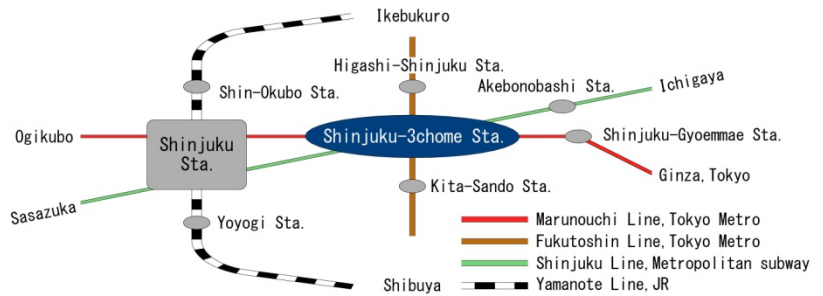

Fisheries Engineering Co., Ltd.

<INFORMATION MAP>

〒160-0022

Shinjuku Hokuto Bldg. 16-8 Shinjuku-2come,
Shinjuku-ku Tokyo 160-0022 Japan

TEL 03-3359-9351 / FAX 03-3359-9351

It takes 3-minute-walk to get to Shinjuku Hokuto bldg. from "C7" exit of Marunouchi (M09) and Fukutoshin (F13) line of Tokyo Metro and Shinjuku line of Metropolitan subway. It is located along Yasukuni st. and on the opposite side of Yachiyo BK.

It has a convenience store (Circle K Sunkus) at the first floor.