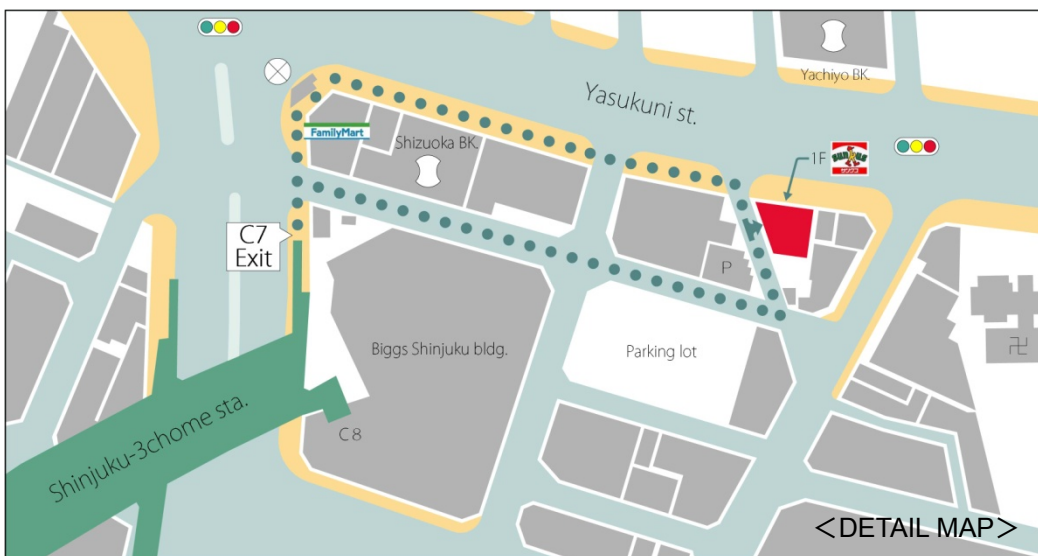

Fisheries Engineering Co., Ltd.

<INFORMATION MAP>

〒160-0022

Shinjuku Hokuto Bldg. 16-8 Shinjuku-2come,
Shinjuku-ku Tokyo 160-0022 Japan

TEL 03-3359-9351 / FAX 03-3359-9351

It takes 3-minute-walk to get to Shinjuku Hokuto bldg. from "C7" exit of Marunouchi (M09) and Fukutoshin (F13) line of Tokyo Metro and Shinjuku line of Metropolitan subway. It is located along Yasukuni st. and on the opposite side of Yachiyo BK.

It has a convenience store (Circle K Sunkus) at the first floor.