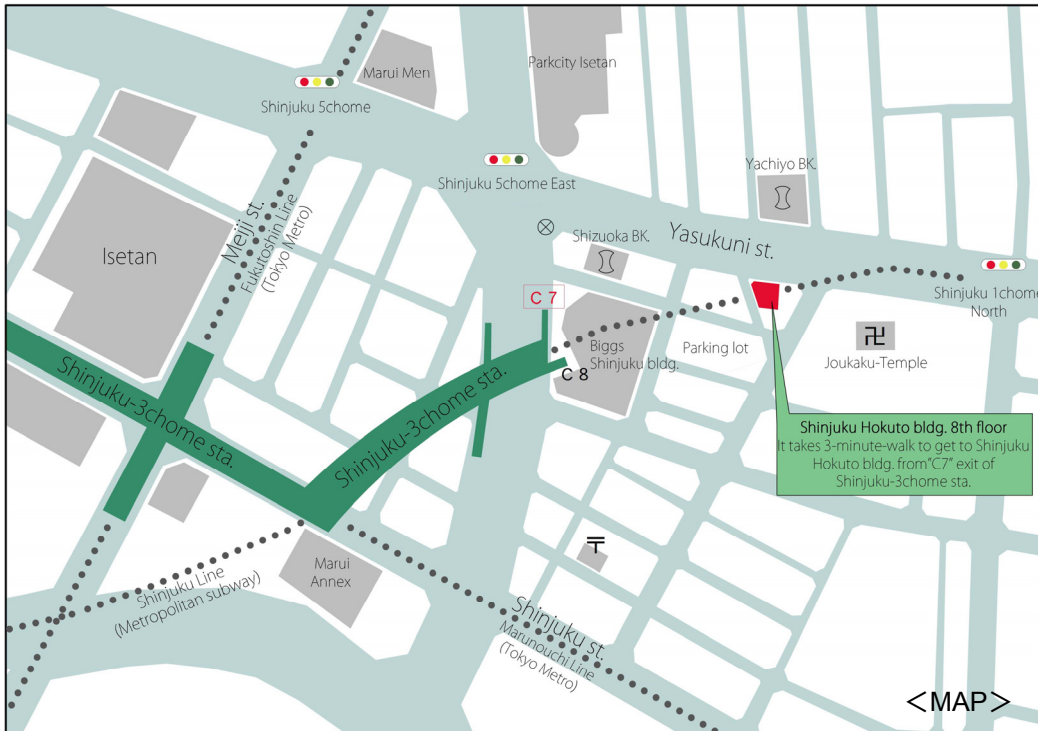

Fisheries Engineering Co., Ltd.

<INFORMATION MAP>

〒160-0022

Shinjuku Hokuto Bldg. 16-8 Shinjuku-2come,
Shinjuku-ku Tokyo 160-0022 Japan

TEL 03-3359-9351 / FAX 03-3359-9351

It takes 3-minute-walk to get to Shinjuku Hokuto bldg. from "C7" exit of Marunouchi (M09) and Fukutoshin (F13) line of Tokyo Metro and Shinjuku line of Metropolitan subway. It is located along Yasukuni st. and on the opposite side of Yachiyo BK.

It has a convenience store (Circle K Sunkus) at the first floor.