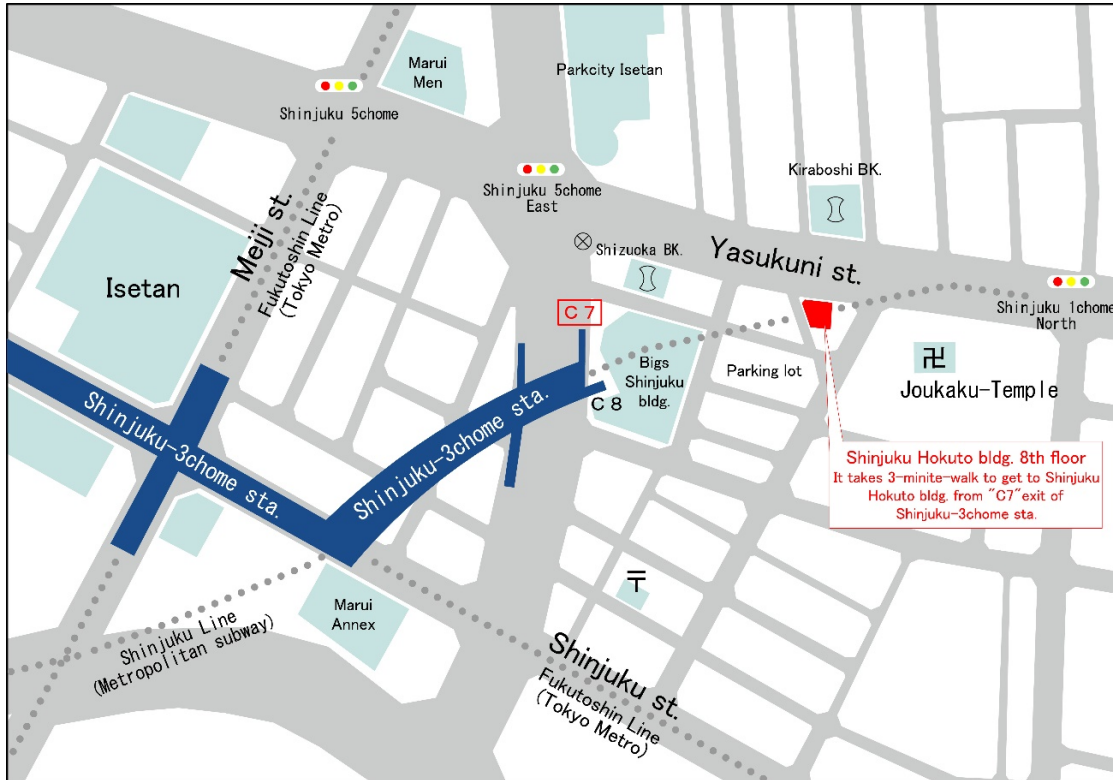

## INFORMATION MAP

〒160-0022

Shinjuku Hokuto Bldg.

16-8 Shinjuku-2come,

Shinjuku-ku Tokyo 160-0022 Japan

TEL 03-3359-9351

FAX 03-3359-9351

It takes 3-minute-walk to get to Shinjuku Hokuto bldg. from "C7" exit of Marunouchi (M09) and Fukutoshin (F13) line of Tokyo Metro and Shinjuku line of Metropolitan subway. It is located along Yasukuni st. and on the opposite side of Yachiyo BK.

It has a Restaurant at the first floor.