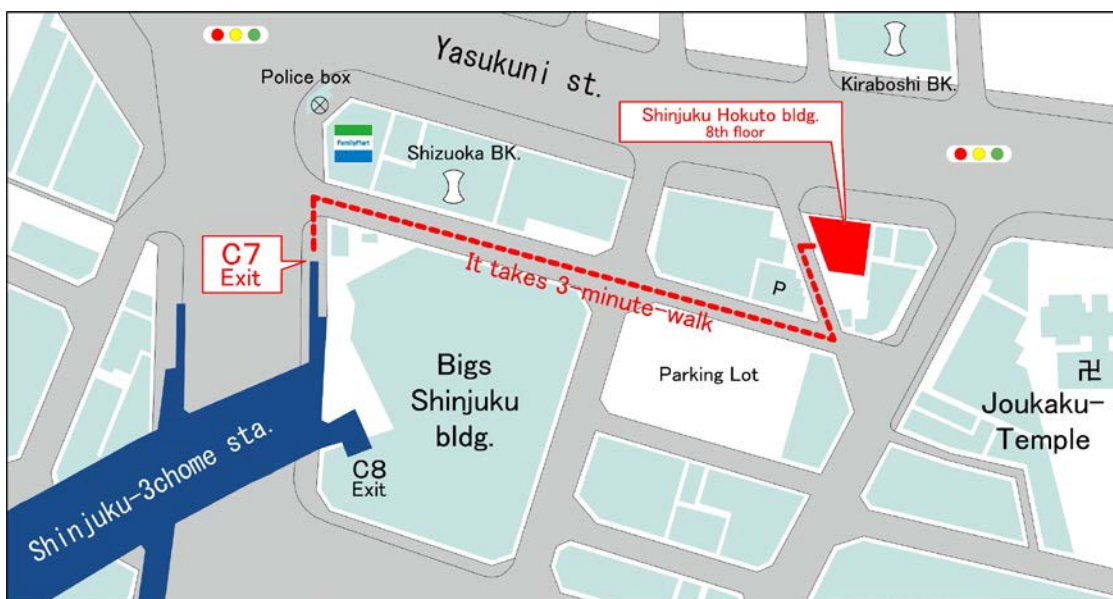

## INFORMATION MAP

〒160-0022

Shinjuku Hokuto Bldg.

16-8 Shinjuku-2come,

Shinjuku-ku Tokyo 160-0022 Japan

TEL 03-3359-9351

FAX 03-3359-9351

It takes 3-minute-walk to get to Shinjuku Hokuto bldg. from "C7" exit of Marunouchi (M09) and Fukutoshin (F13) line of Tokyo Metro and Shinjuku line of Metropolitan subway. It is located along Yasukuni st. and on the opposite side of Yachiyo BK.

It has a Restaurant at the first floor.