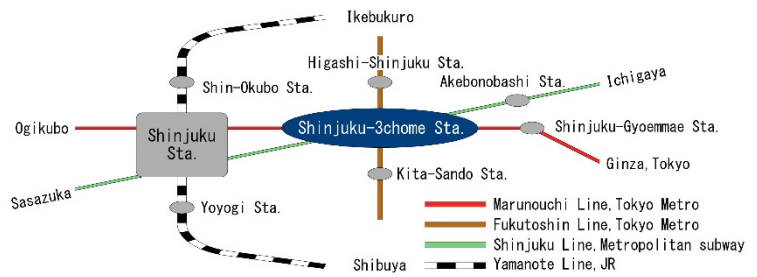

## INFORMATION MAP

〒160-0022

Shinjuku Hokuto Bldg.

16-8 Shinjuku-2come,

Shinjuku-ku Tokyo 160-0022 Japan

TEL 03-3359-9351

FAX 03-3359-9351

It takes 3-minute-walk to get to Shinjuku Hokuto bldg. from "C7" exit of Marunouchi (M09) and Fukutoshin (F13) line of Tokyo Metro and Shinjuku line of Metropolitan subway. It is located along Yasukuni st. and on the opposite side of Yachiyo BK.

It has a Restaurant at the first floor.